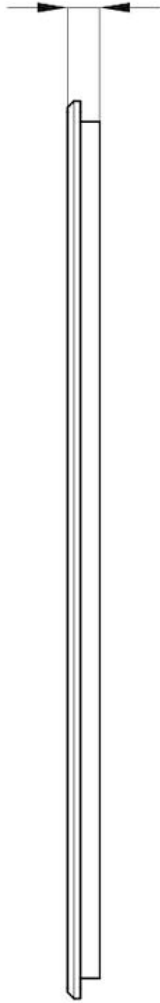

Twin Chopping Board

Accessories

Code: 8644 101

For [Leonardo](#) and [KE](#) sink collection

DETAILS

Material HDPE

Sink accessories HDPE cutting boards and kit

Dimensions

TECHNICAL DATA

$1\frac{9}{32}$ " [15]

$12\frac{3}{64}$ " [317]

$16\frac{29}{64}$ " [418]

OPTIONAL ACCESSORIES

**FINALMENTE, THE TOP OUTDOOR
EXPERIENCE**